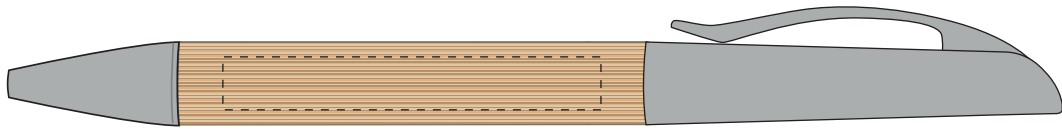

Your Ref:	Quantity:	Product Code: TPC000102
Our Ref:	Version: 1	Product Colour:

PRINTING CONCERNS:**PRODUCT INFO:**

We stock this item in the following colours

PANTONE REFERENCE(S)

- Colour 1
- Colour 1
- Colour 1
- Colour 1

ARTWORK SCALE 100%
Max print area: 50mm x 7mm

ARTWORK SCALE 100%

Product Image for visualisation
- colours may vary

The dashed line is to demonstrate print area and will not appear on your printed item

PLEASE NOTE: